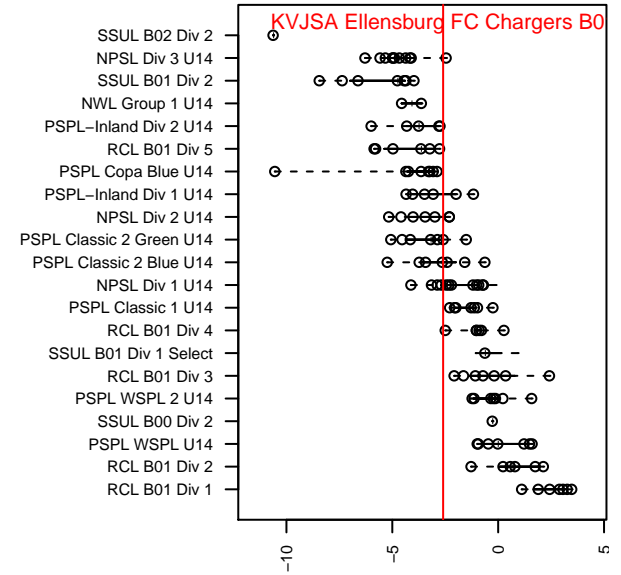

KVJSA Ellensburg FC Chargers B01

Kittitas Valley Junior SA
 Ellensburg, WA
 B01 total strength=989
 attack=2.57 defense=1.44
 fall league = PSPL Classic 2 Green U14

alt names used:
 KVJSA Ellensburg FC Chargers B01
 Ellensburg FC Chargers

Venues played:
 2014 Spr PSPL–Inland Div 1 U13
 2015 Strawberry Classic BU14
 2015 PSPL Classic 2 Green U14

KVJSA Ellensburg FC Chargers B01
 Dots are actual minus expected GF (blue circles) and GA (red triangles).
 Blue line is smoothed change in attack strength. Red is smoothed change in defense strength.

**attack and defense variance (black dot)
relative to other teams
and top 10 in region**

**attack and defense rating
relative to others at age
and all opponents in last 13 months**

Performance relative to 13 month average